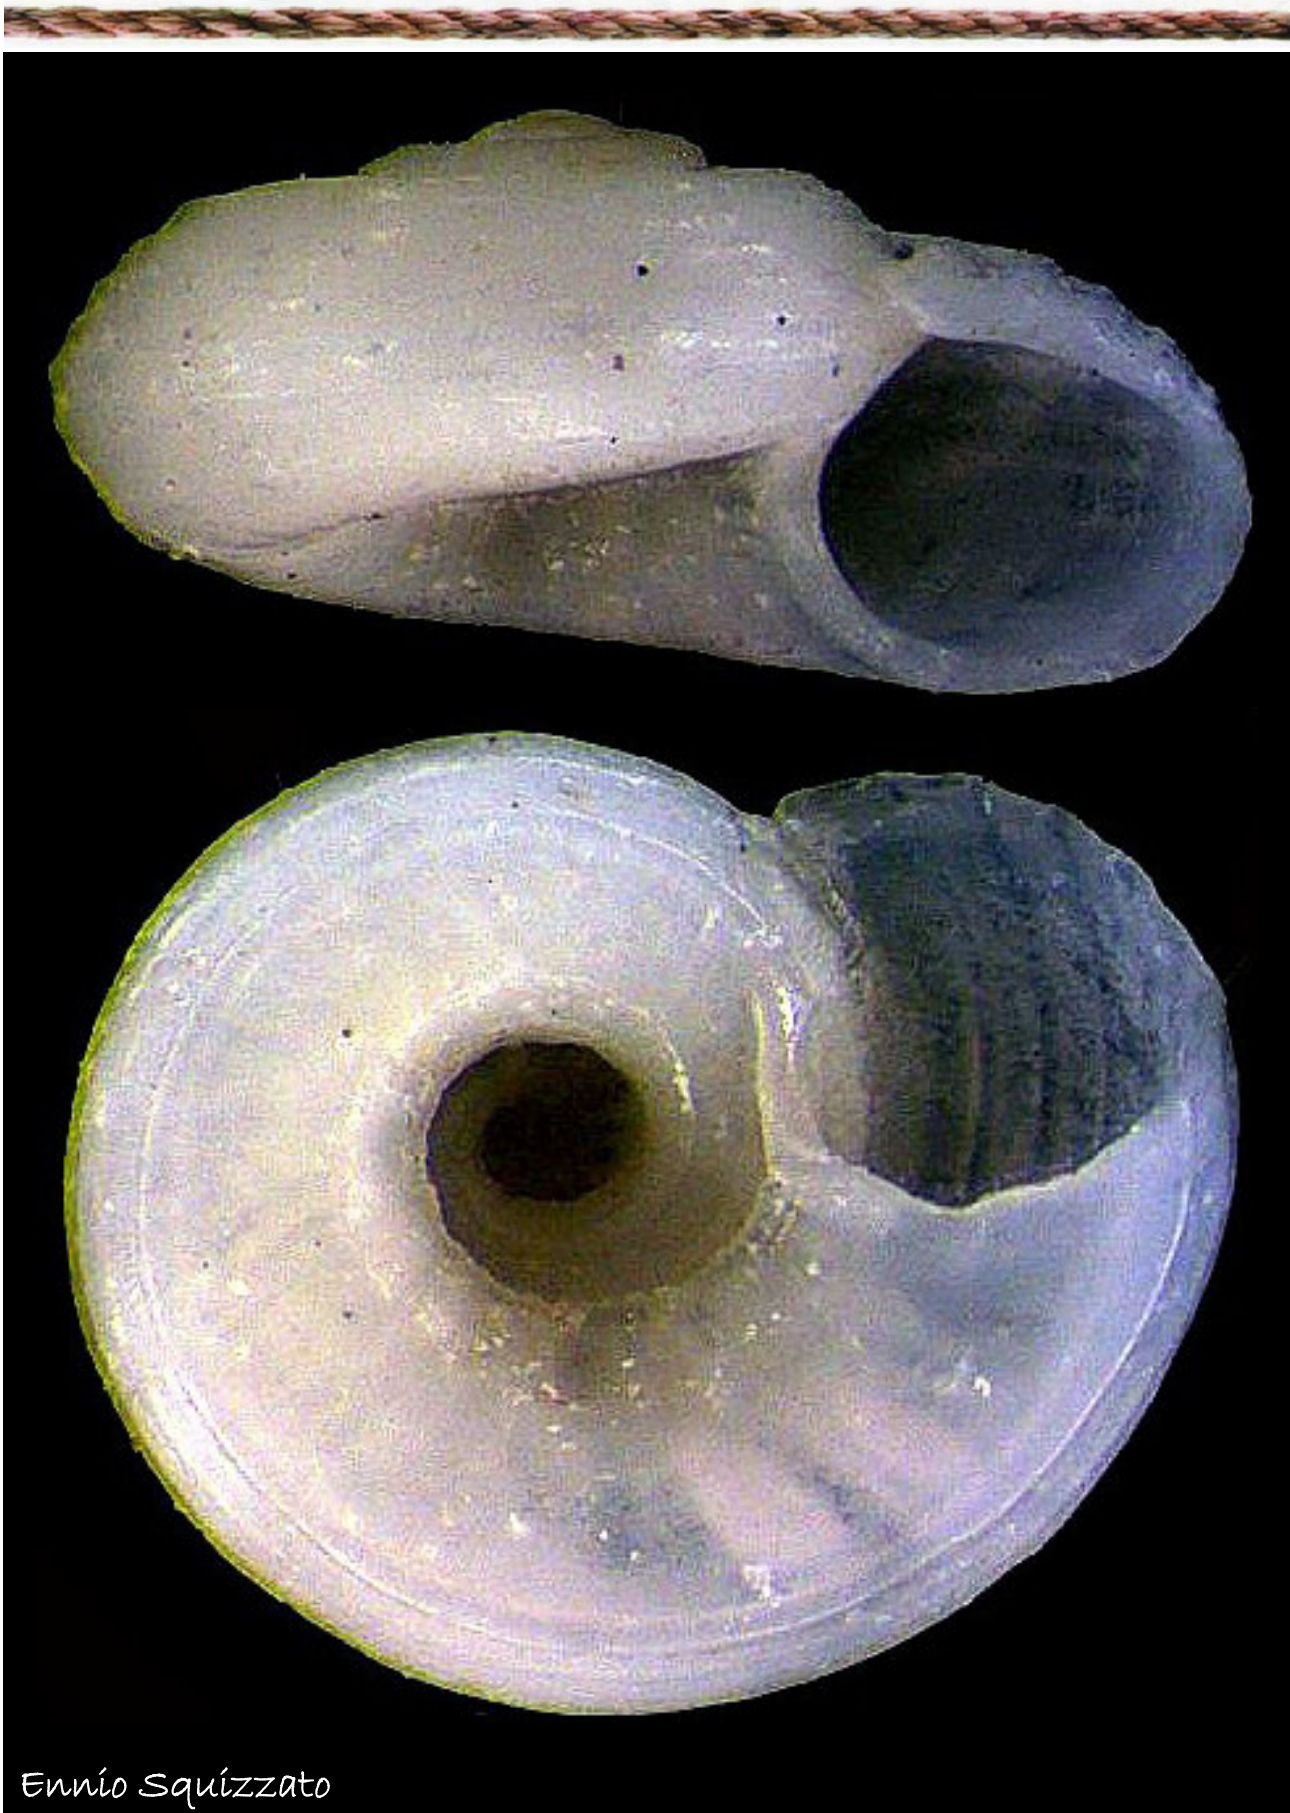

Ennio Squizzato

Circulus striatus (Philippi, 1836) – Tornidae

pagina 11